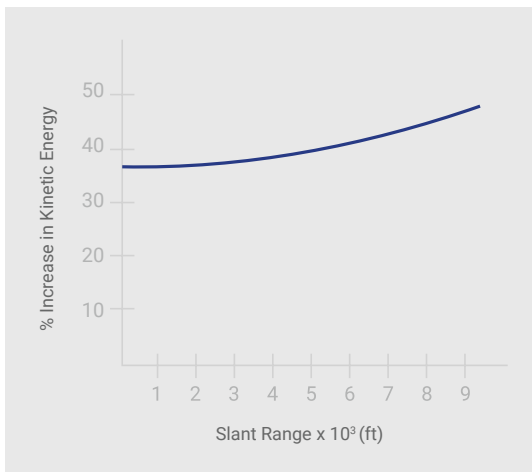

20MM MK244 MOD 0 APDS

Enhanced
Lethality
Cartridge

MUNITIONS

MEDIUM CALIBER

The Mk244 has a 48% heavier penetrator. The increased penetrator mass coupled with improved ballistic efficiency produces higher kinetic energy on target.

OVERVIEW

General Dynamics Ordnance and Tactical Systems 20mm Enhanced Lethality Cartridge (ELC) with Compacted BALL POWDER® Propellant gives the MK15 Block 1B system full effectiveness against:

- » Anti-Ship Missiles
- » Helicopters
- » Low Flying Planes

IMPROVEMENTS AS COMPARED WITH MK149

The Mk244 projectile dispersion is 40% less than Mk149. Producing lower Circular Error Probable (C.E.P) with increased probability of hit.

200 Yard Target